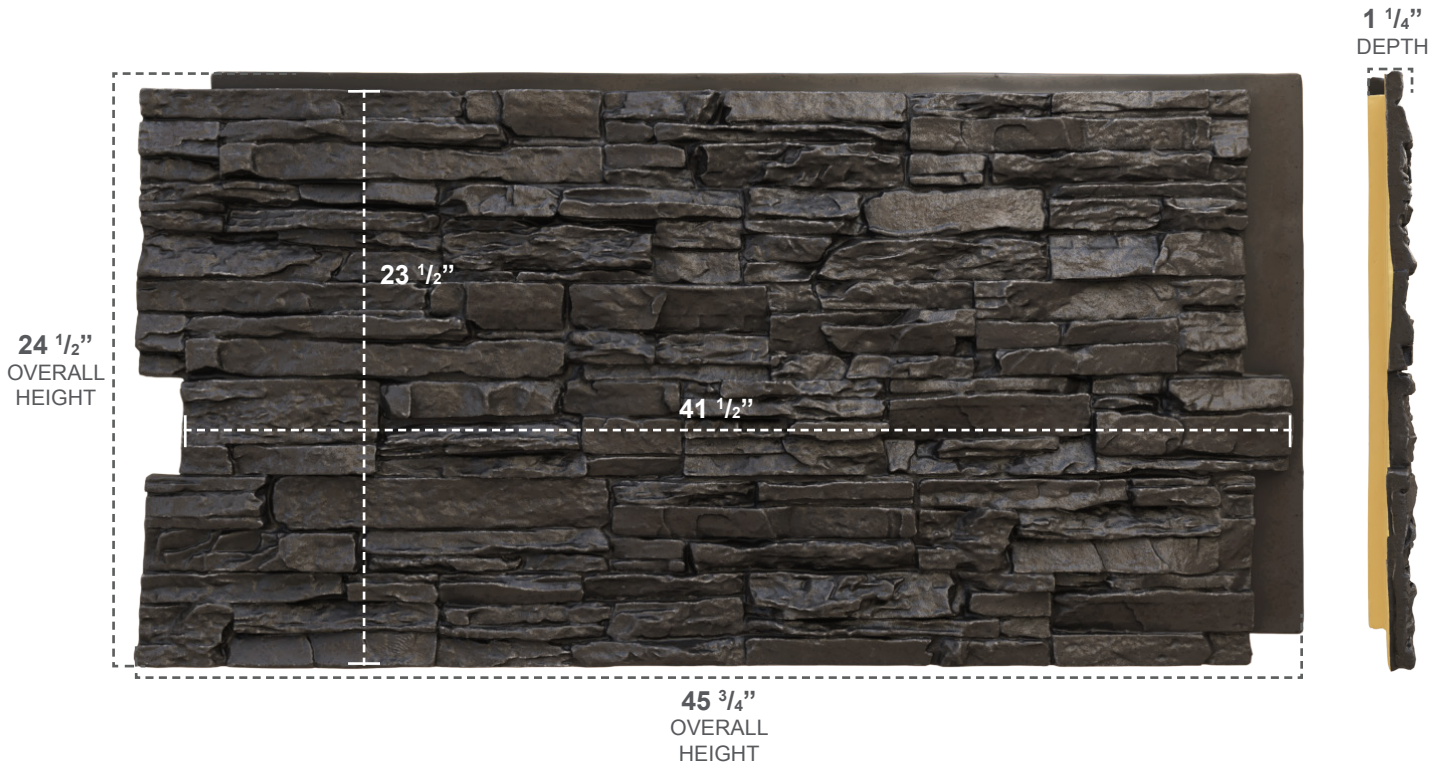

STONEWALL FAUX STONE PANELS

CANYON RIDGE

COLOR	WIDTH	HEIGHT	DEPTH
RIVER MOSS	45 3/4"	24 1/2"	1 1/4"

OTHER FINISH OPTIONS

CANYON BROWN

COLFAX

SANDSTONE

SLATE GRAY

SMOKEY RIDGE

.....
OVER 20 MORE
OPTIONS TO
CHOOSE FROM